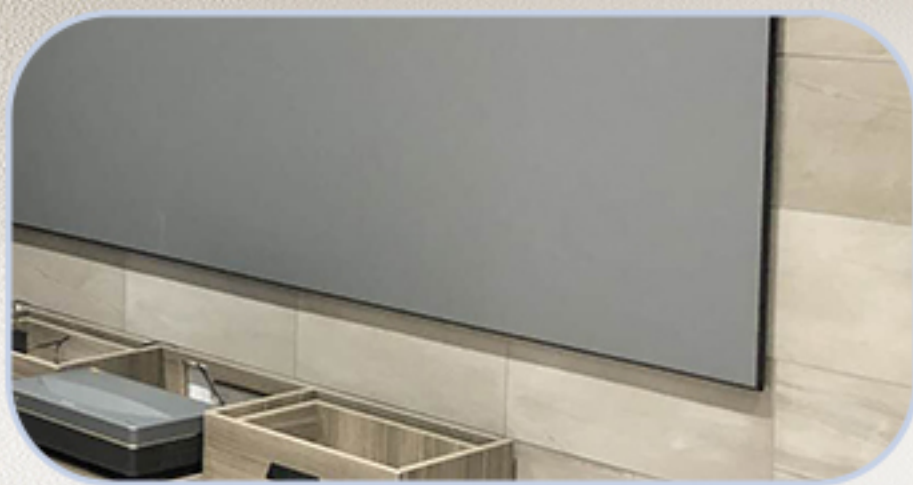

Short coke black grid anti light screen

短焦黑栅抗光屏

► 产品概述

外观采用10MM极窄平板设计，幕面搭配软硬屏可选，柔性可卷软幕易上楼，硬屏采用蜂窝铝板尽显大气，拒绝色温更加耐用。