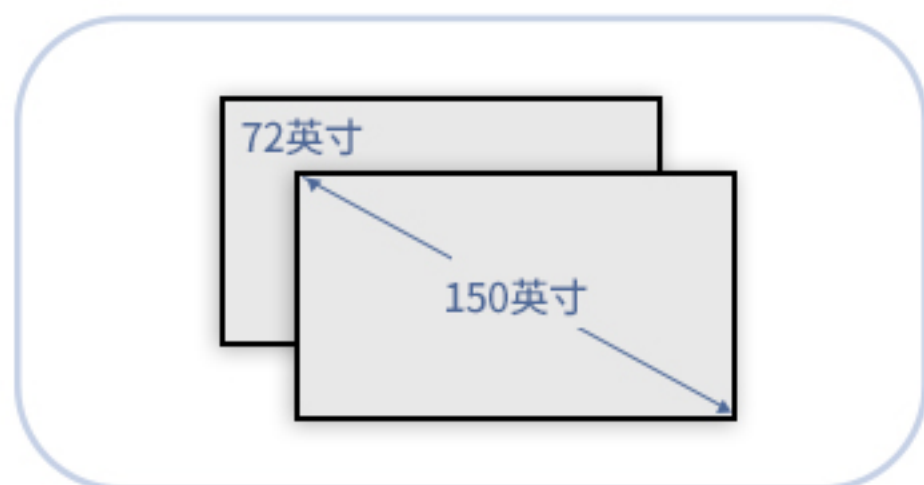

► 尺寸范围于比例

对角线72~150英寸。