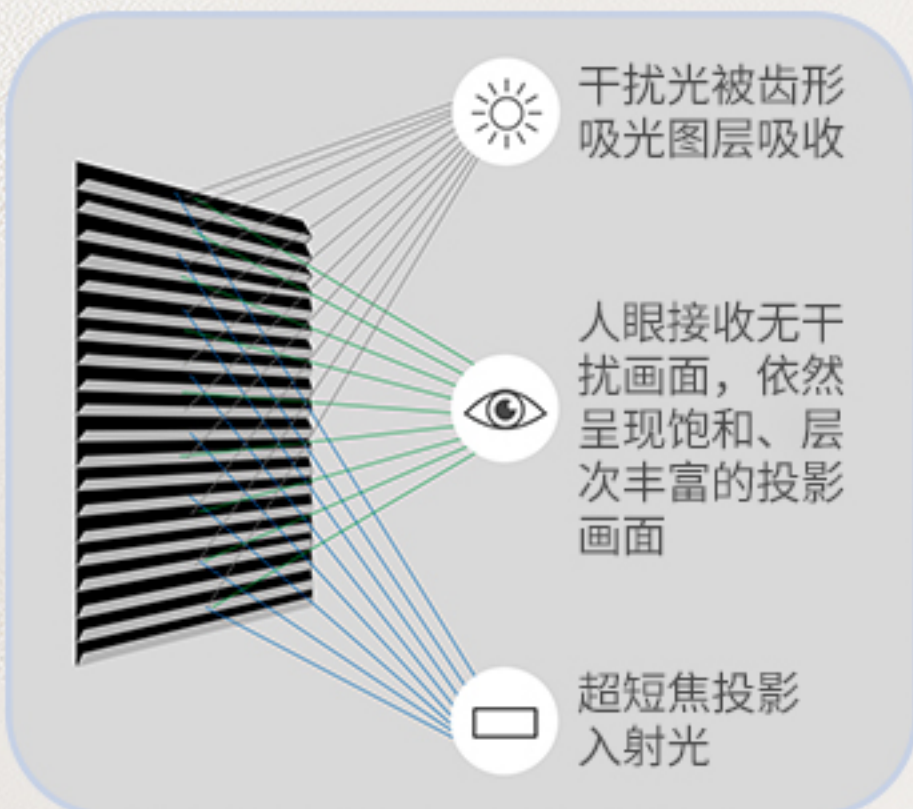

► 幕面简介

超短焦抗光幕为特殊光学锯齿结构，可阻止93%环境光对投影画面的影响，杜绝传统涂层抗光幕影像模糊的雾状感，提供明亮、逼真的高对比完美图像。无论欣赏者坐在哪个角度，都能看到同样清晰艳丽的画面画面柔和顺畅，较传统白塑投影布幕，提高10倍对比。

► 尺寸范围于比例

对角线72~150英寸。